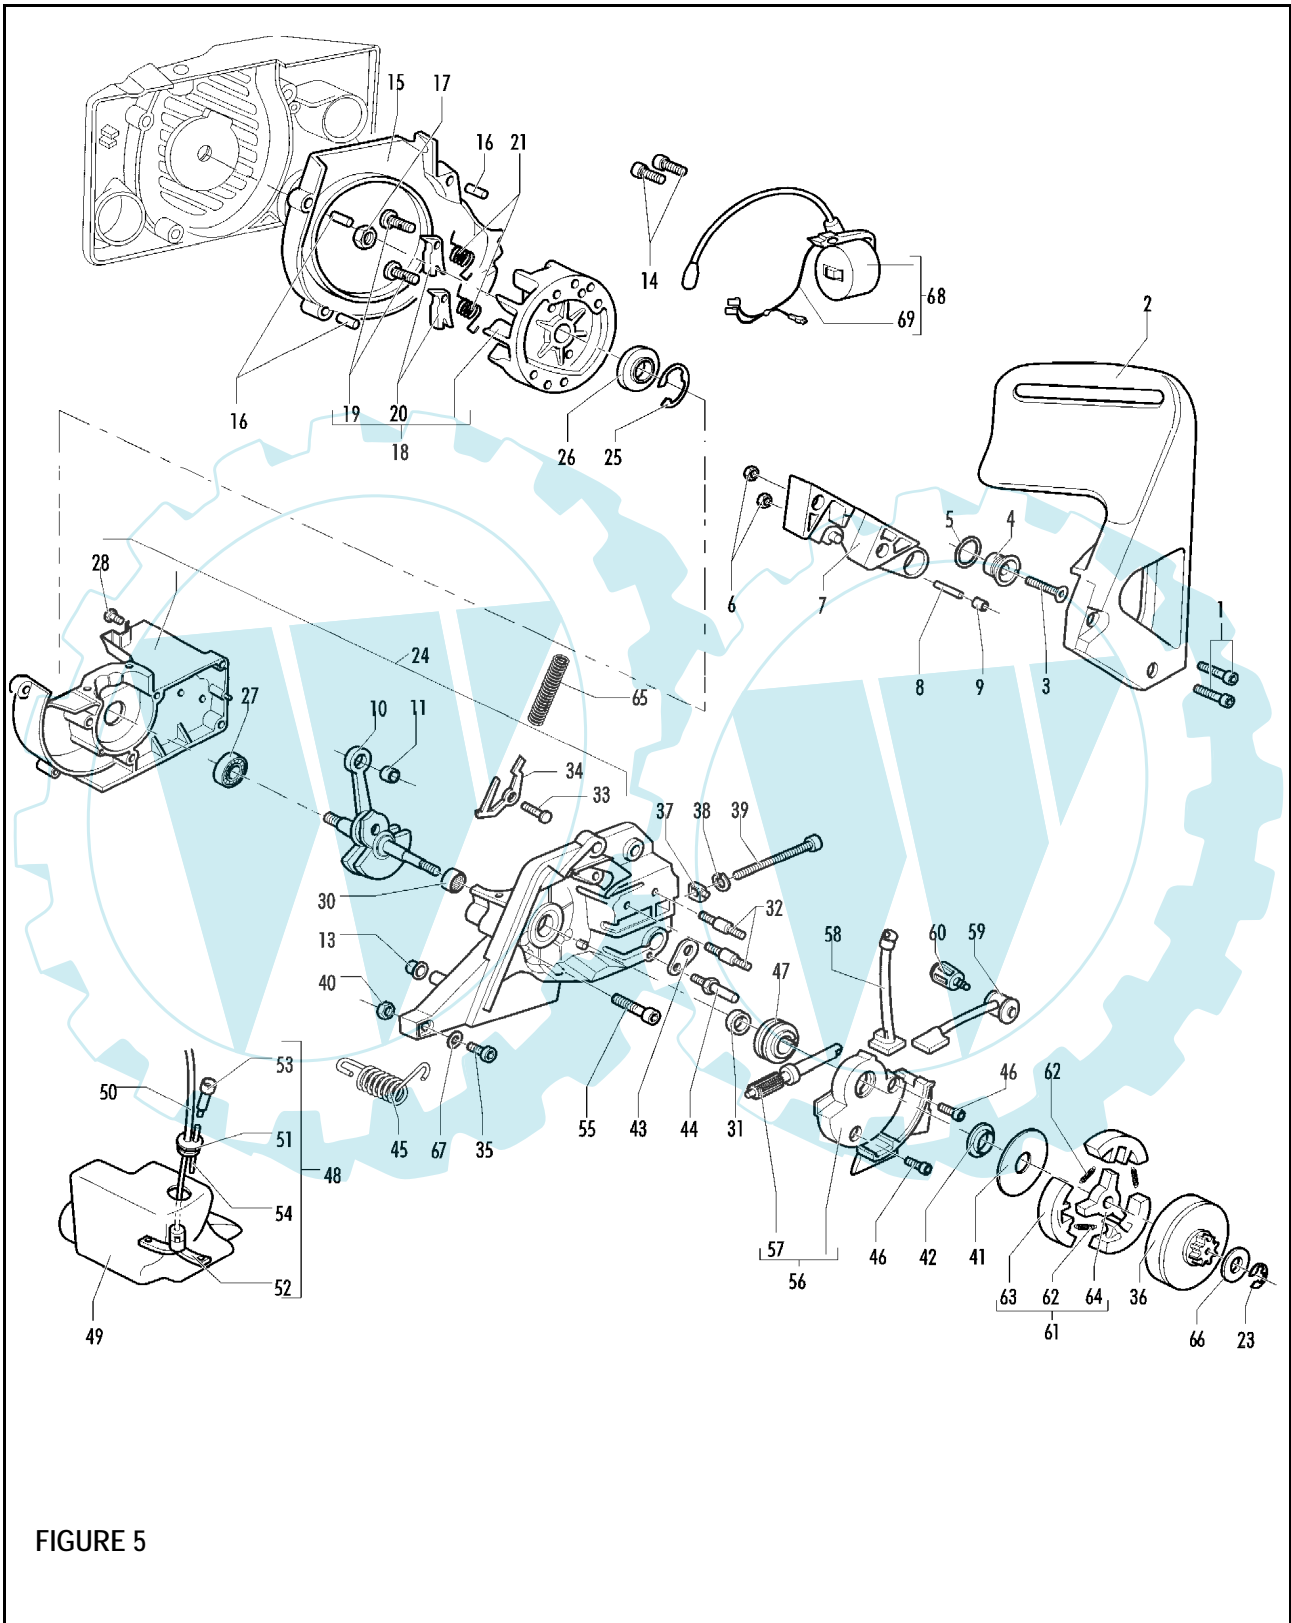

A=GROBE NACHFRAGE  
B=MITTELMAESSIGE  
C=WENIGE NACHFRAGE  
NEU CODEX

FIGURE 5

 **The Electrolux Group. The world's No.1 choice.**

Item	P/N McC	P/N ELX	Qty	DESCRIPTION	Item	P/N McC	P/N ELX	Qty	DESCRIPTION
<b>FIGURE 5</b>									
1	235806	538235806	2	screw M5x20	46	235802	538235802	2	screw M5x14
C 2	241907	538241907	1	brake lever	C 47	241882	538241882	1	oil pump screw
3	241905	538241905	1	screw M6x25	48	240920	538240920	1	fuel tank assy
4	241904	538241904	1	sleeve	49 •	240300	538240300	1	fuel tank
5	241906	538241906	1	washer D.10X15X1	B 50 •	240868	538240868	1	fuel hose
6	235642	538235642	2	nut M5	C 51 •	235675	538235675	1	fuel tank grommet
7	241902	538241902	1	brake housing	A 52 •	240452	538240452	1	fuel pick up
8	242017	538242017	1	band pivot	C 53 •	227582	538227582	1	vent filter
9	241903	538241903	1	brake needle	54 •	229716	538229716	1	breather pipe oil tank
10	241873	538241873	1	crankshaft assy (42cc, 46cc)	55	236997	538236997	4	M5x30 screw
C 11 •	227329	538227329	1	needle bearing 12x15x13 (42cc, 46cc)	B 56	241883	538241883	1	oil pump assy
13	235672	538235672	1	tank grommet	C 57 •	241885	538241885	1	oil pump piston kit
14	235806	538235806	2	screw M5x20	58 •	241895	538241895	1	pipe joint
15	247290	538247290	1	air conveyor	59 •	241896	538241896	1	oil pump tube
16 •	240358	538240358	3	spacer	C 60 •	225062	538225062	1	oil filter
17	235218	538235218	1	nut M8	61	242004	538242004	1	clutch assy
18	242621	538242621	1	flywheel	B 62 •	240926	538240926	3	spring
B 19 •	235516	538235516	2	pin (starter pawl)	63 •	227359	538227359	3	shoe clutch
B 20 •	235517	538235517	2	starter pawl	64 •	242005	538242005	1	rotor clutch
B 21 •	235518	538235518	2	starter spring	65	235076	538235076	1	brake spring
23	229137	538229137	1	benzing 4mm	66	235287	538235287	1	clutch waher
24	248497	538248497	1	crankcase kit	67	227259	538227259	1	washer
25 •	235899	538235899	1	seeger ring	C 68	243029	538243029	1	ignition coil assy
C 26 •	241879	538241879	1	seal 15X32X4/5	C 69 •	243040	538243040	1	wires assy
27 •	235900	538235900	1	ball bearing 6002 15/32/9					
28 •	241077	538241077	1	self-threading screw 4X14					
30 •	241253	538241253	1	needle bearing 15X21X12					
C 31 •	228872	538228872	1	seal 13-32-5 (S7)					
B 32 •	241880	538241880	2	bar bolt M6					
33 •	235075	538235075	1	latch pivot					
34 •	94006	538094006	1	brake latch					
35	235806	538235806	1	screw M5x20					
B 36	240260	538240260	1	drum sprocket 3/8					
B 37	241908	538241908	1	bar adjustment nut					
B 38	235367	538235367	1	benzing 4mm					
B 39	241909	538241909	1	screw					
40	235642	538235642	1	nut M5					
41	241346	538241346	1	washer					
42	242006	538242006	1	clutch spacer					
43	240309	538240309	1	oil cap plate					
C 44	240363	538240363	1	chain catcher					
B 45	240286	538240286	1	spring					